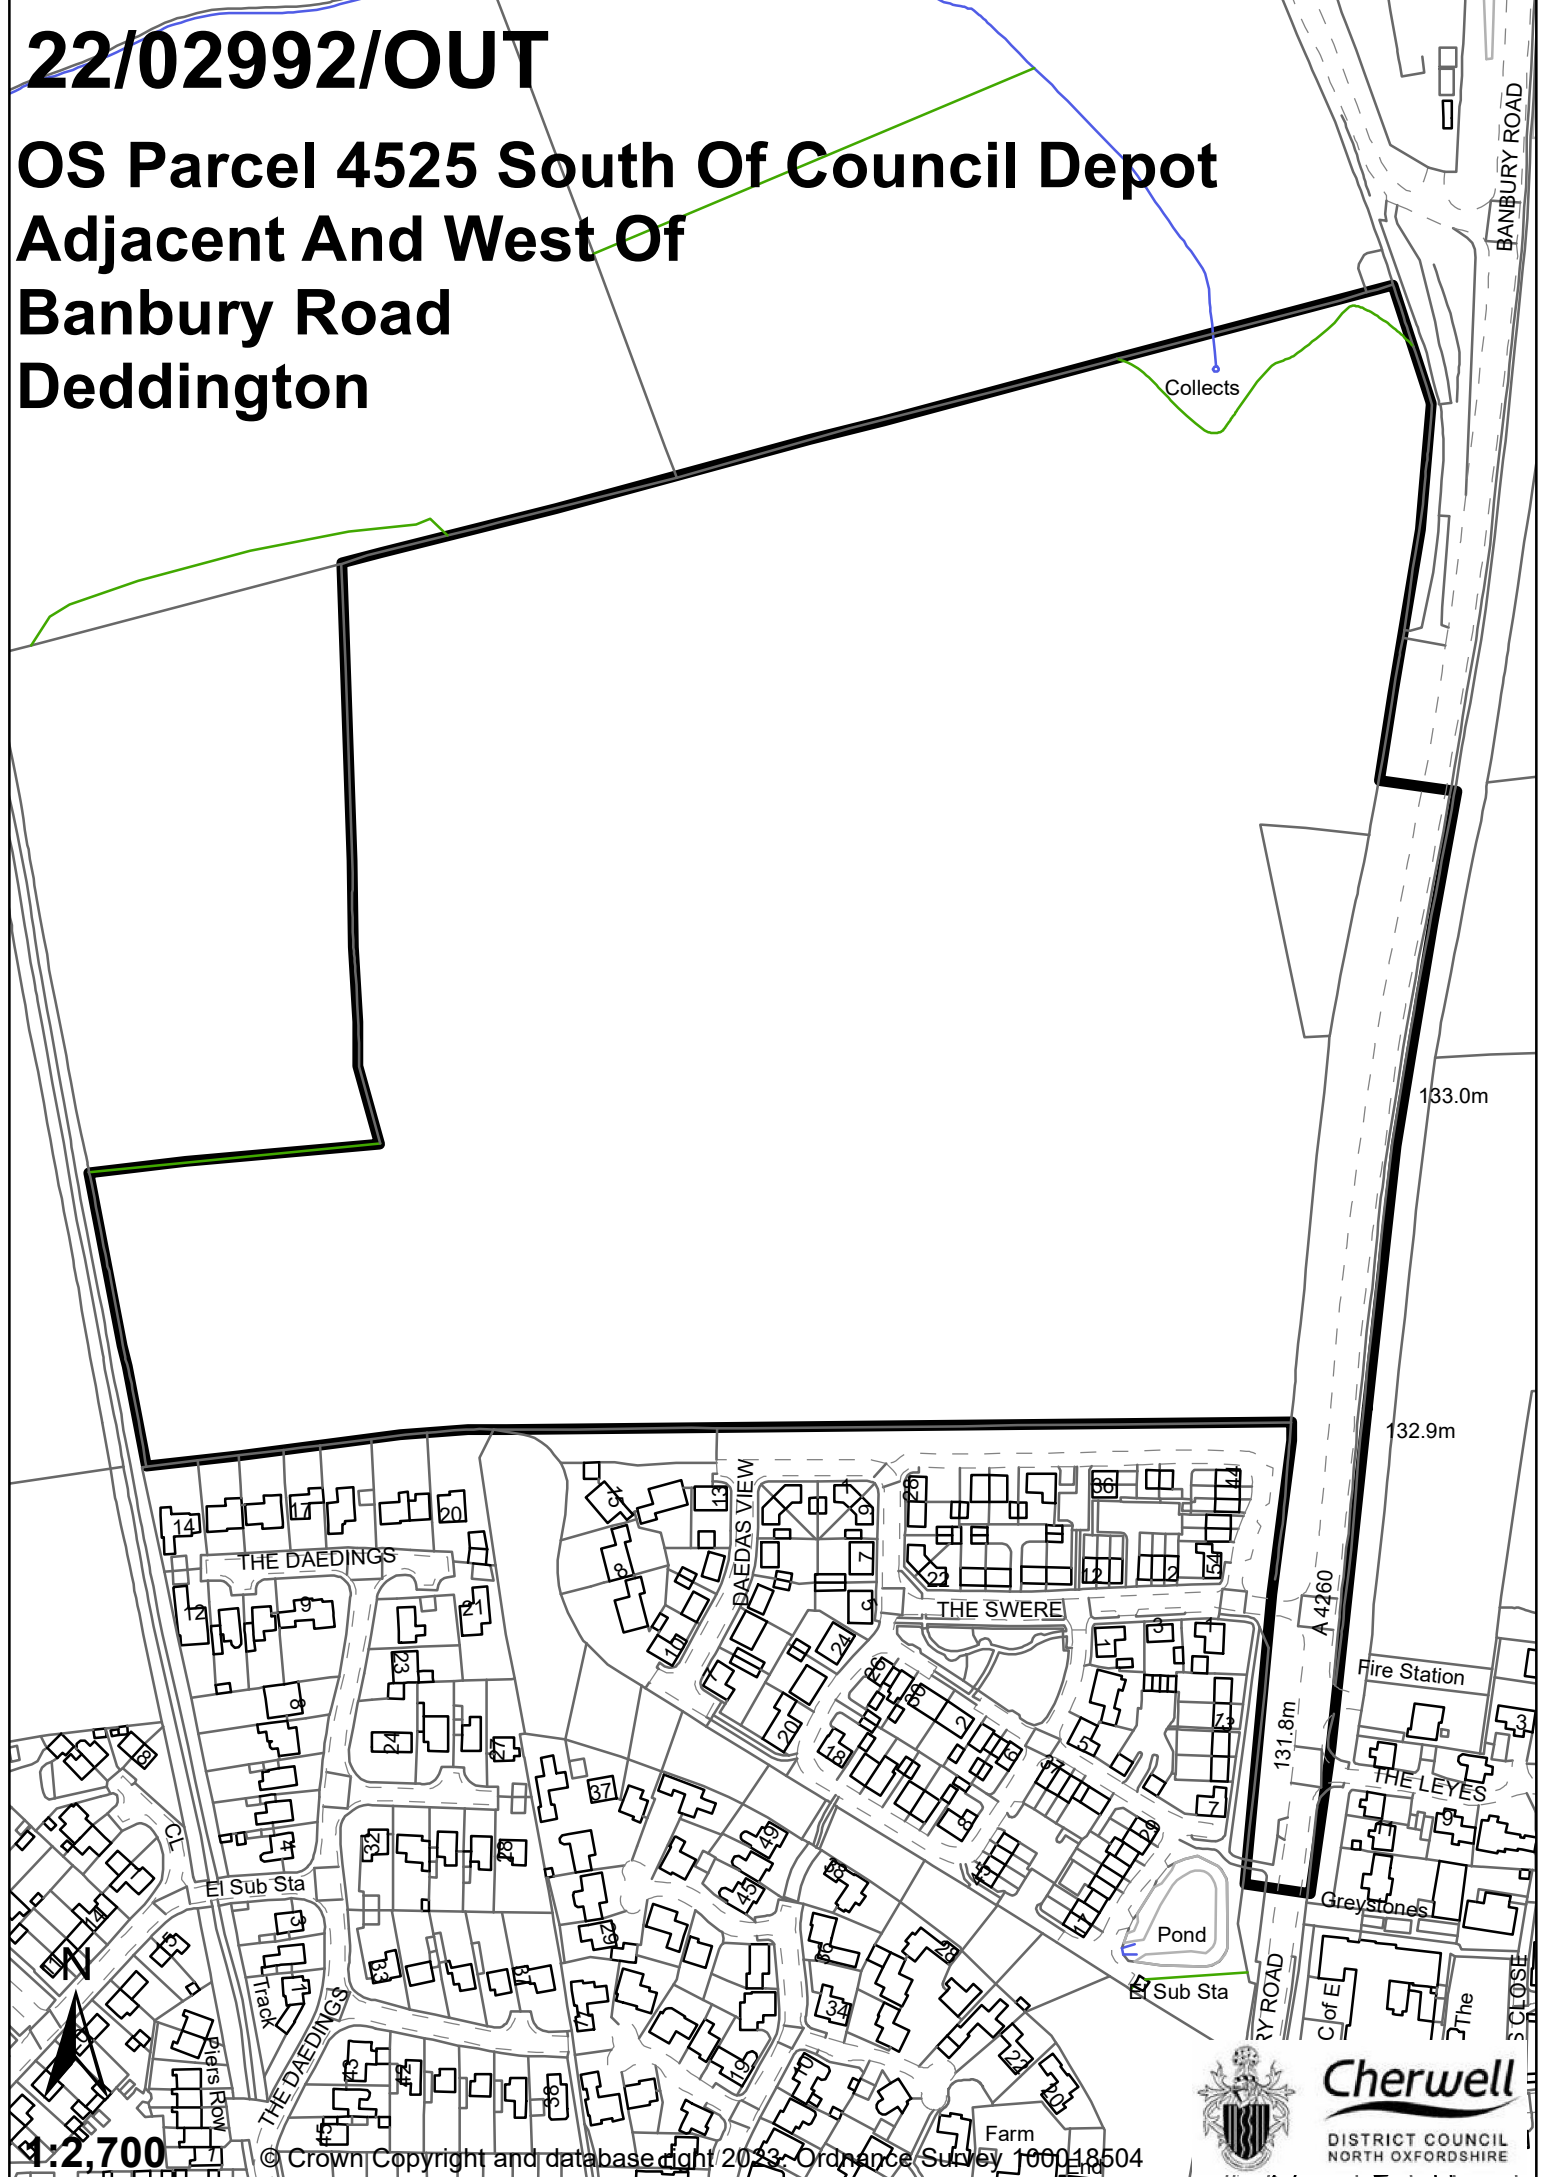

# 22/02992/OUT

## OS Parcel 4525 South Of Council Depot Adjacent And West Of Banbury Road Deddington

Collects

133.0m

132.9m

131.8m

**Cherwell**

DISTRICT COUNCIL  
NORTH OXFORDSHIRE